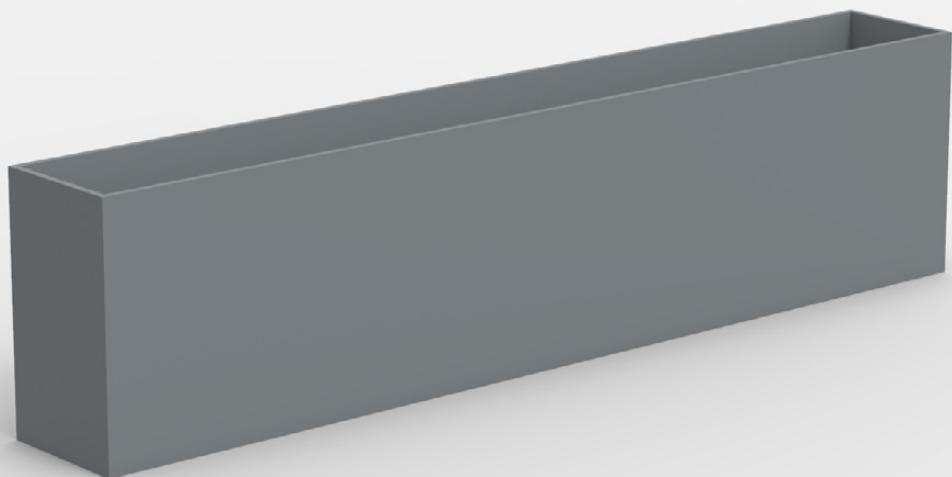

PARALLEL FLOWERPOT

SUITABLE FOR OUTDOOR

Long flowerpot ideal for a urban environment.

Dimensions: 2900x400x700 mm

Pictured materials:

steel window grey (ral 7023)