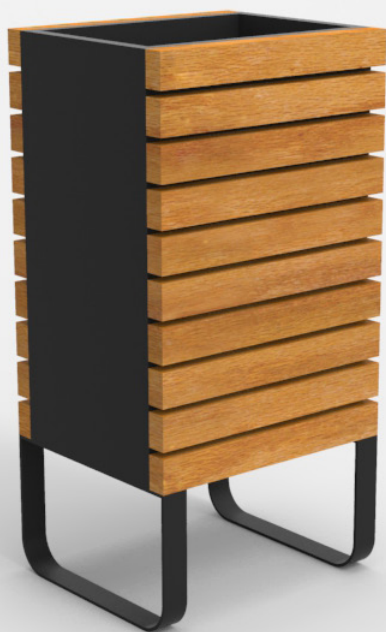

VILLAGE TRASH BIN

SUITABLE FOR OUTDOOR AREAS

Trash bin ideal for your garden or patio.

Dimensions: 400x340x800 mm

Pictured materials:

wood oak montana_o

steel jet black (ral 9005)