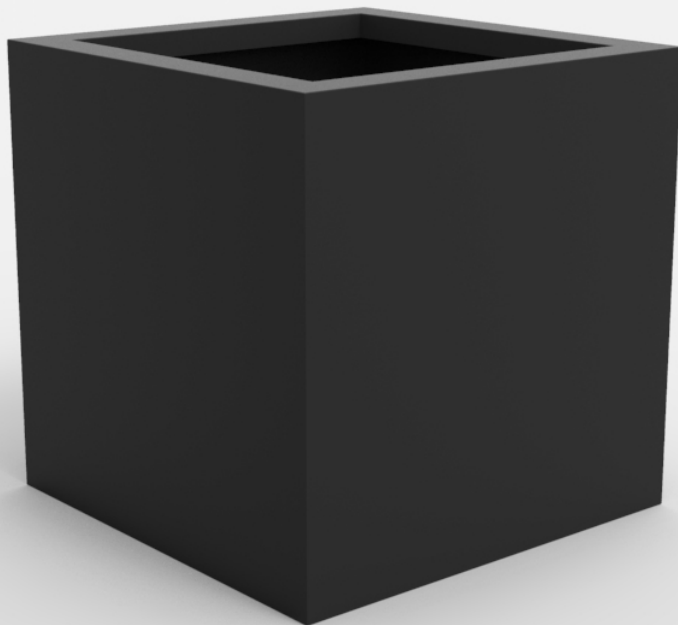

SQUARE FLOWERPOT

SUITABLE FOR OUTDOOR

Quadrangular steel planter.

Dimensions: 400x400x700 mm

Pictured materials:

steel/ blue grey (ral 7031)

BAMBOO FLOWERPOT

SUITABLE FOR OUTDOOR

A cylindrical flowerpot with bamboo.

Dimensions: Ø600x600 mm

Pictured materials:

wood bamboo

steel corten

*displaying medium size

CUBE FLOWERPOT

IDEAL FOR OUTDOOR