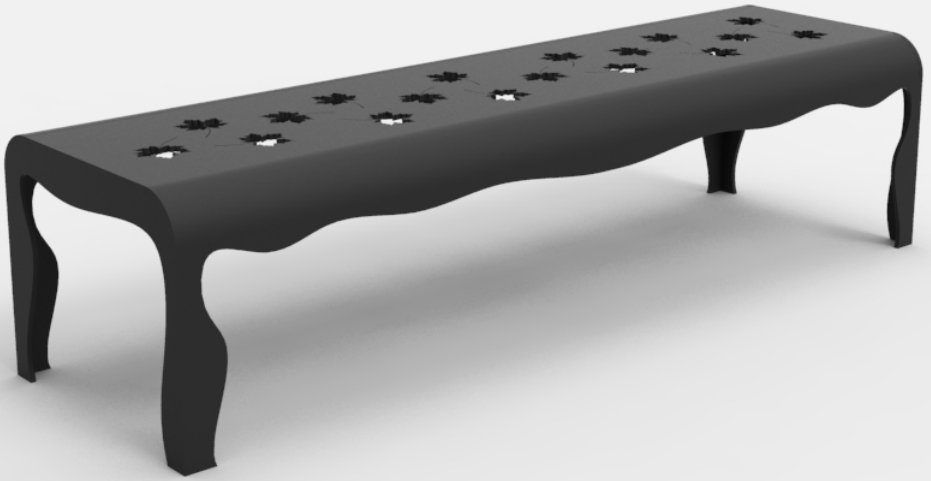

PLATANO BENCH

IDEAL AS URBAN FURNITURE

Steel bench with cutout tree leaves detail.

Dimensions: 1600x460x450 mm

Pictured materials:

steel jet black (ral 9005)