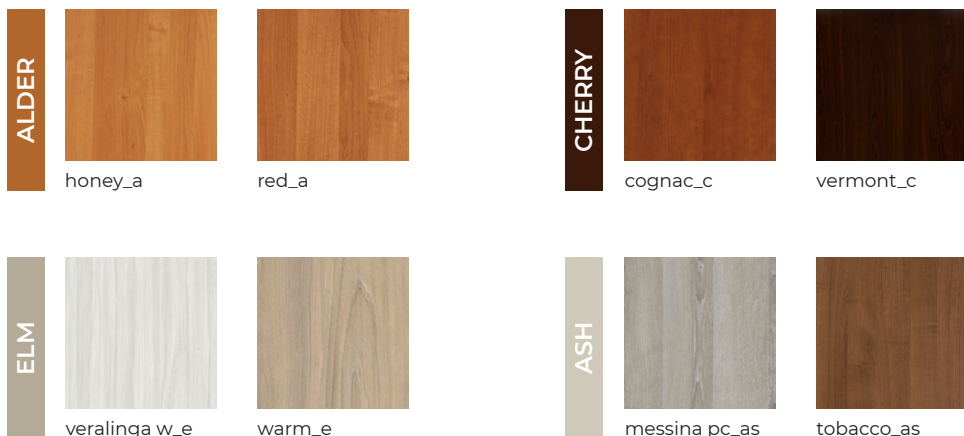

Colors and finishes for illustration only, due to typographical reasons, some color variation may occur.

Steel Powder Coating Finishes

Wood Finishes

Wood Finishes

BEECH			CONIFERS		
	ellmau_b	grunwald_b		chambery_6_co	portuna_2_co
EXOTICS			MAPLE		
	acacia_ex	mali_ex		acer_ma	ontario_ma
METALLICS			OAK		
	platino_me	white gold_me		canyon_1_o	lancelot_a_o
PINE			WALNUT		
	andersen taupe_p	andersen white_p		amati_pc_w	walnut_w
SUEDETTE MATT			SUPERMATT		
	graphite_sm	stone grey_sm		agave_sup	orchidia nera_sp
SPECIAL EFFECTS			STONE		
	ceramicwood_se	snow-white_se		concrete_1_s	travertine_s